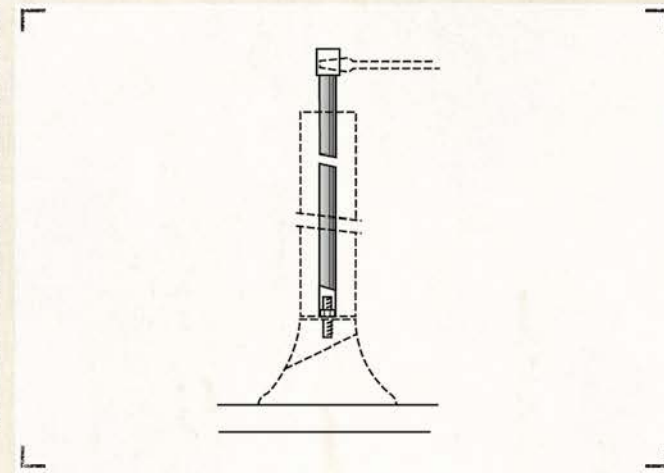

H: 73 cm
Bottom size: L: 56 cm W: 15 cm

TB-23

H: 73 cm
Bottom size: L: 45 cm W: 45 cm

TB-30

L: 80 cm / W: 80 cm
H: 73 cm

* TABLE BASES

R: Round / H: Height / L: Length / W: Width / D: Depth

P. 36-37

* TABLES

R: Round / H: Height / L: Length / W: Width / D: Depth

WO-12/TB-103

H: 106 cm / L: 106 cm
W: 60 cm

COLORS

FLOORATTACHMENTS

Floorattachment to secure the TB-72/TB-103 bases and the BS-27/BS-27CB barstools in a concrete floor.

Floorattachment to secure the TB-72/TB-103 bases and the BS-27/BS-27CB barstools in a wooden floor.

WO-24/TB-103

H: 106 cm / L: 151 cm
W: 75 cm

COLORS

WRENCH

Wrench to secure the floorattachments to the floor.