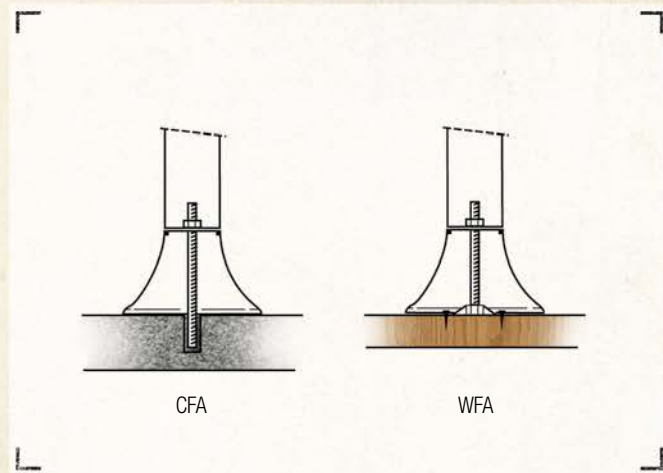

H: 73 cm
Bottom size: L: 56 cm W: 15 cm

TB-23

H: 73 cm
Bottom size: L: 45 cm W: 45 cm

TB-30

L: 80 cm / W: 80 cm
H: 73 cm

* TABLE BASES

R: Round / H: Height / L: Length / W: Width / D: Depth

P. 36-37

* TABLES

R: Round / H: Height / L: Length / W: Width / D: Depth

WO-12/TB-103

H: 106 cm / L: 106 cm
W: 60 cm

COLORS

FLOORATTACHMENTS

Floorattachment to secure the TB-72/TB-103 bases and the BS-27/BS-27CB barstools in a concrete floor.

Floorattachment to secure the TB-72/TB-103 bases and the BS-27/BS-27CB barstools in a wooden floor.

WO-24/TB-103

H: 106 cm / L: 151 cm
W: 75 cm

COLORS

WRENCH

Wrench to secure the floorattachments to the floor.